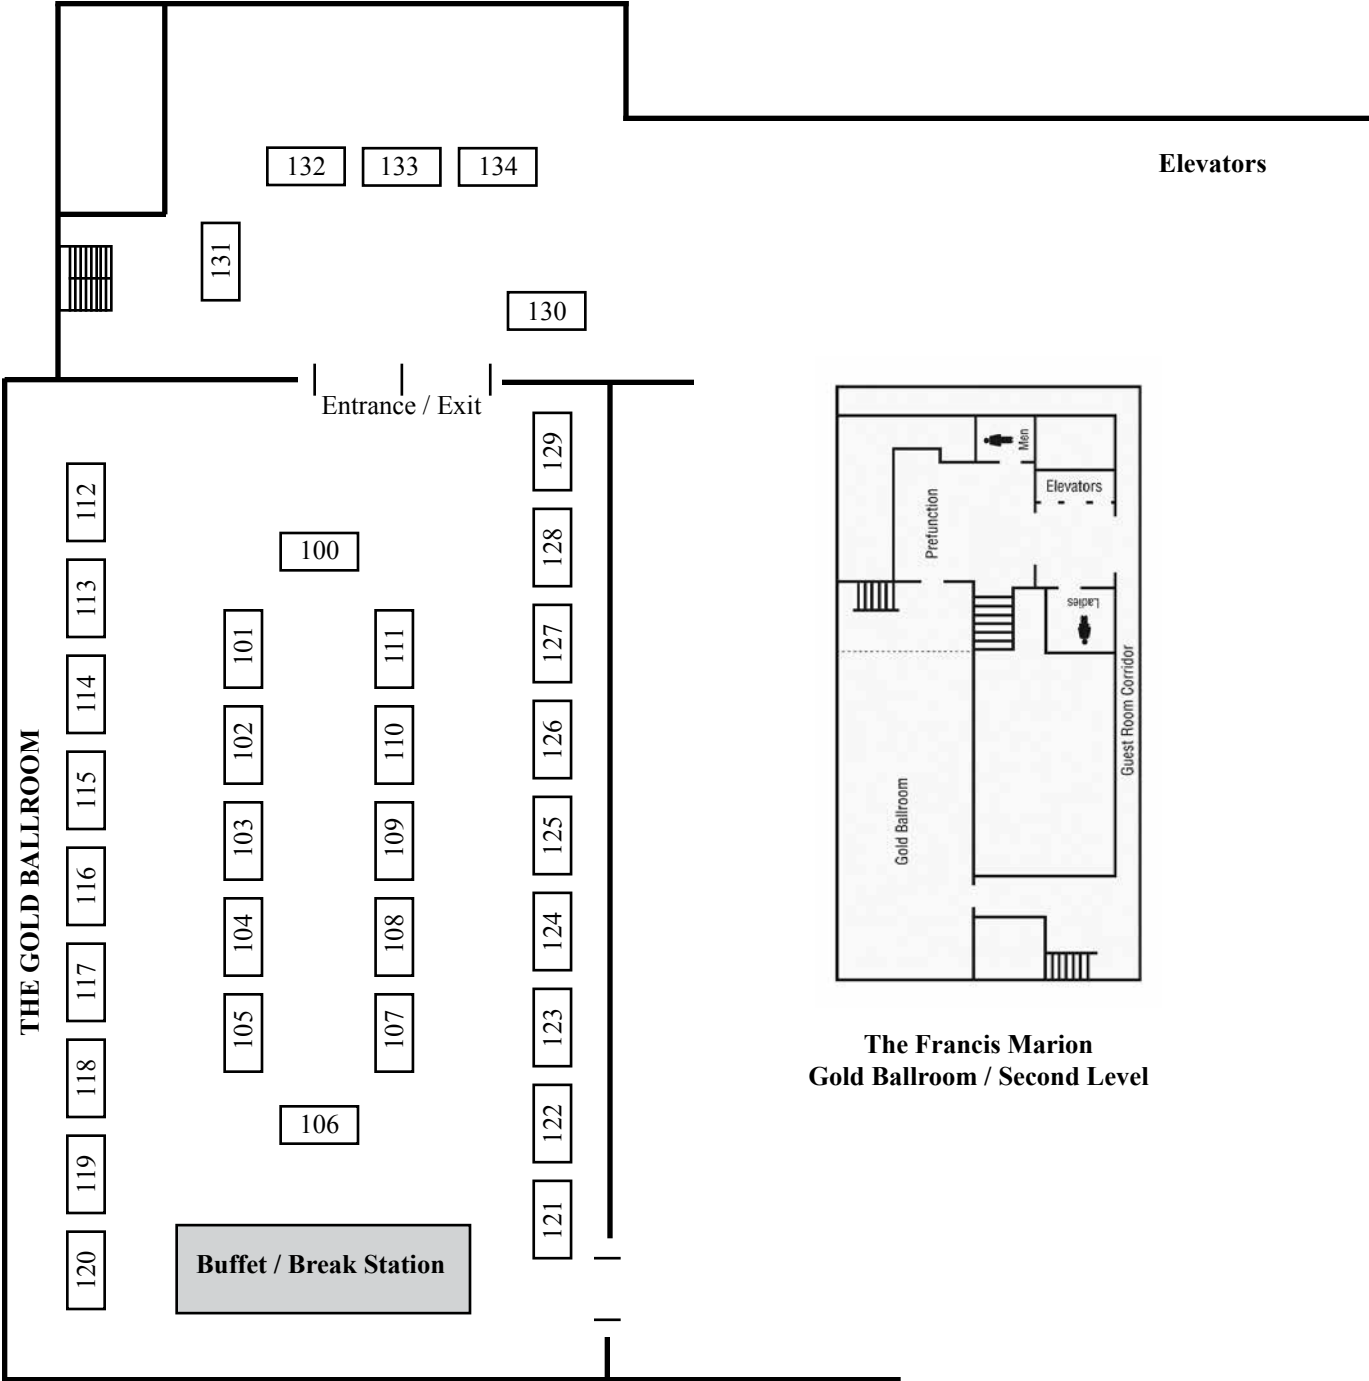

2016 CHARLESTON VENDOR SHOWCASE

Gold Ballroom Francis Marion Second Level

Mezzanine / Meeting Level
Francis Marion First Level